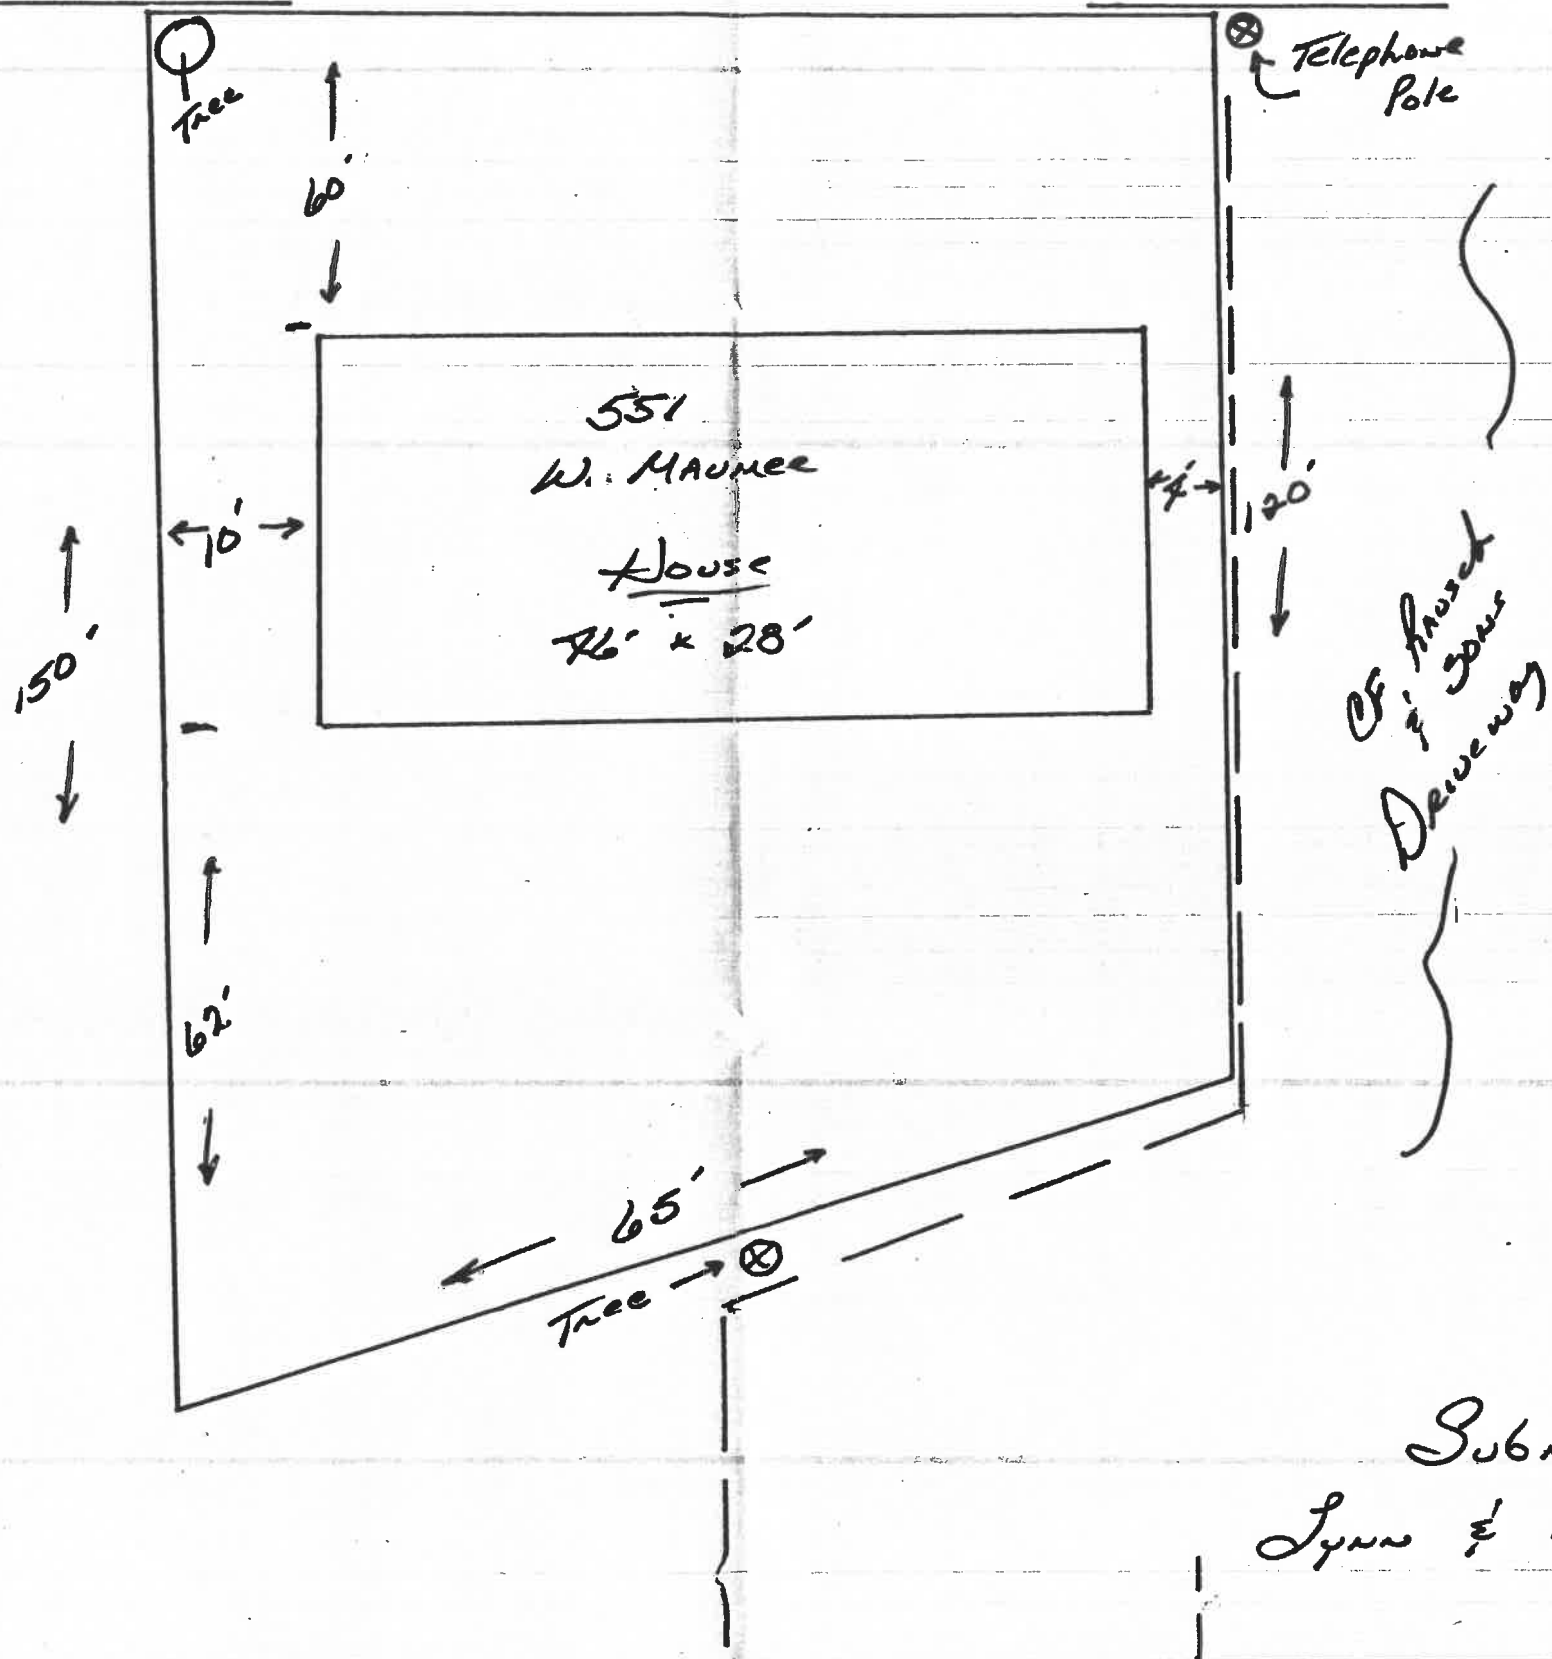

W. MAUMEE Ave

Proposed Property Dimen.
for 551 W. MAUMEE

Rd. CURB

← 61' →

Submitted By:
Lynn & Wayne Rausch

Received Dec 4, 1987

W. MAUMEE Ave

Proposed Property Dimen.
for 551 W. MAUMEE

Rd. Cur

← 61' →

Submitted By:
Lynn & Wayne Rausch

W. MAUMEE Ave

Proposed Property Dimen.
for 551 W. MAUMEE

Rd. Curb ← 61' →

Submitted By:
Lynn & Wayne Rausch