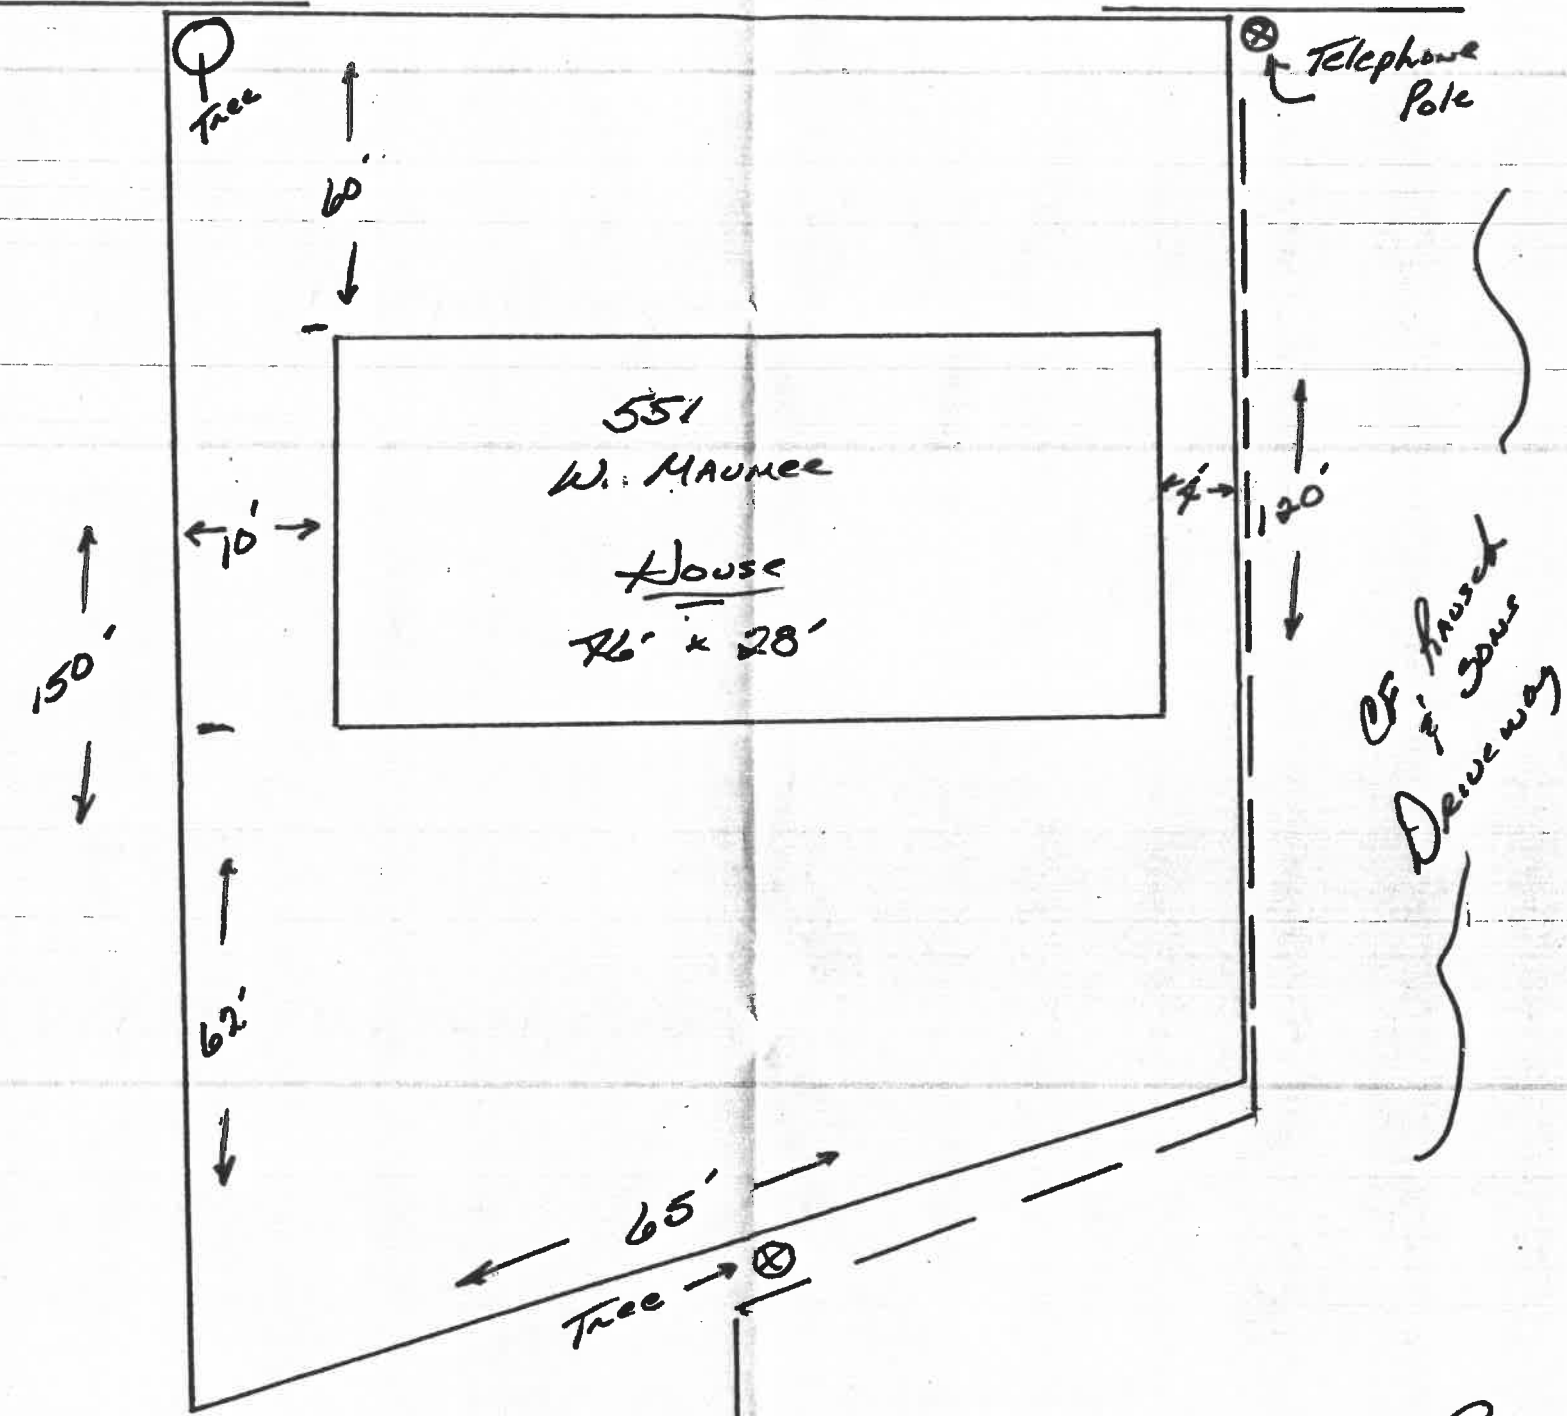

W. MAUMEE Ave

Proposed Property Dimen.
for 551 W. MAUMEE

Rd. CURB

← 61' →

Submitted By:
Lynn & Wayne Rausch

Received Dec 4, 1987

W. MAUMEE Ave

Proposed Property Dimen.
for 551 W. MAUMEE

Rd. Cur

← 61' →

Submitted By:
Lynn & Wayne Rausch

W. MAUMEE Ave

Proposed Property Dimen.
for 551 W. MAUMEE

Rd. Curb ← 61' →

Submitted By:
Lynn & Wayne Rausch