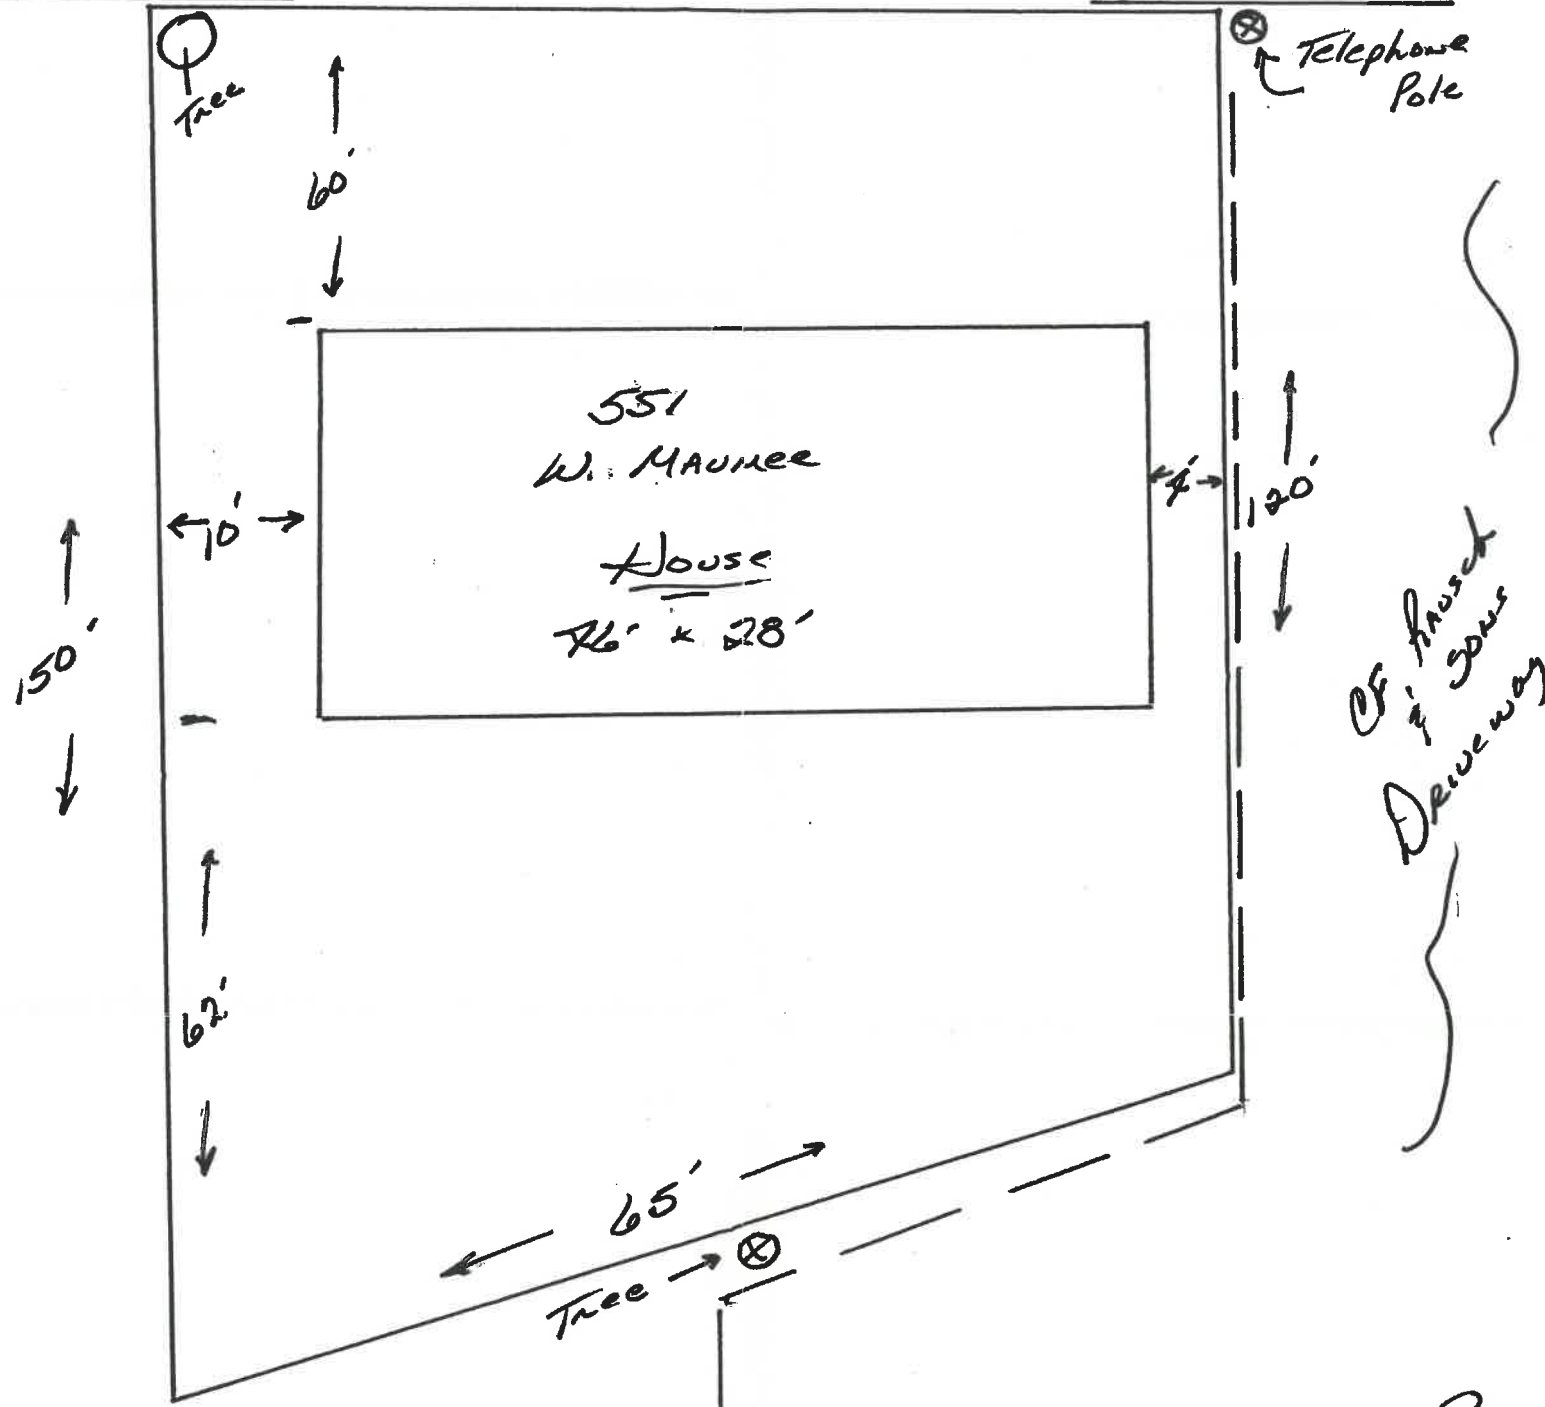

W. MAUMEE Ave

Proposed Property Dimen.
for 551 W. MAUMEE

Rd. CURB

← 61' →

Submitted By:
Lynn & Wayne Rausch

Received Dec 4, 1987

W. MAUMEE Ave

Proposed Property Dimen.
for 551 W. MAUMEE

Rd. Cur

← 61' →

Submitted By:
Lynn & Wayne Rausch

W. MAUMEE Ave

Proposed Property Dimen.
for 551 W. MAUMEE

Rd. Curb ← 61' →

Submitted By:
Lynn & Wayne Rausch